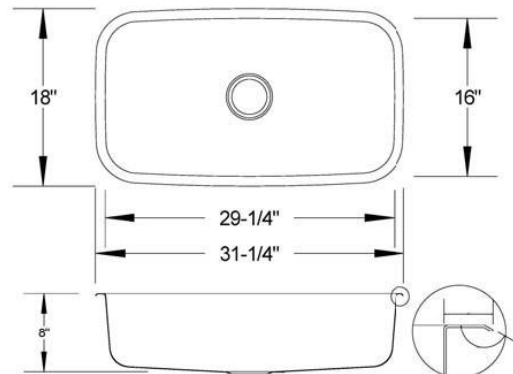

**\$69**

**Features:**

- **8" Bowl Depth (22 Gauge)**
- **50/50 Configuration; Top Mount; Drains NOT INCLUDED**
- **Satin Finish**
- **Sound Reduction Padding Installed**
- **4 Tap Holes & 1 Tap Plug Included**
- **Installation Clips Included**

**\$119**

**Features:**

- **9" Bowl Depth (18 Gauge)**
- **50/50 Configuration; Undermount; Drains NOT INCLUDED**
- **Satin Finish**
- **Sound Proofing and Undercoating Included**
- **Installation Clips Included**

**\$119**

**Features:**

- 9" Bowl Depth (18 Gauge)
- 60/40 Configuration; Undermount; Drains NOT INCLUDED
- Satin Finish
- Sound Proofing and Undercoating Included
- Installation Clips Included

**\$129**

**Features:**

- 9" Bowl Depth (18 Gauge)
- Large Single Bowl Configuration; Undermount
- Satin Finish
- Sound Proofing and Undercoating Included
- Installation Clips Included