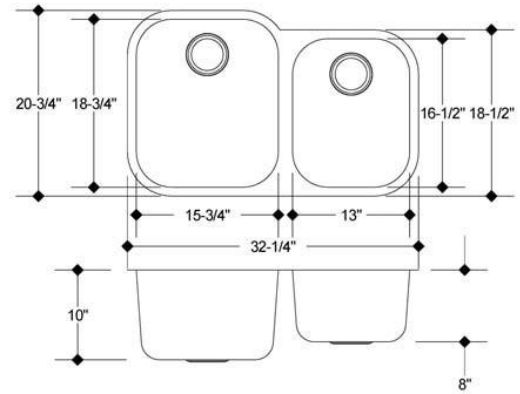

**\$69**

**Features:**

- **8" Bowl Depth (22 Gauge)**
- **50/50 Configuration; Top Mount; Drains NOT INCLUDED**
- **Satin Finish**
- **Sound Reduction Padding Installed**
- **4 Tap Holes & 1 Tap Plug Included**
- **Installation Clips Included**

**\$119**

**Features:**

- **9" Bowl Depth (18 Gauge)**
- **50/50 Configuration; Undermount; Drains NOT INCLUDED**
- **Satin Finish**
- **Sound Proofing and Undercoating Included**
- **Installation Clips Included**

**\$119**

**Features:**

- 9" Bowl Depth (18 Gauge)
- 60/40 Configuration; Undermount; Drains NOT INCLUDED
- Satin Finish
- Sound Proofing and Undercoating Included
- Installation Clips Included

**\$129**

**Features:**

- 9" Bowl Depth (18 Gauge)
- Large Single Bowl Configuration; Undermount
- Satin Finish
- Sound Proofing and Undercoating Included
- Installation Clips Included