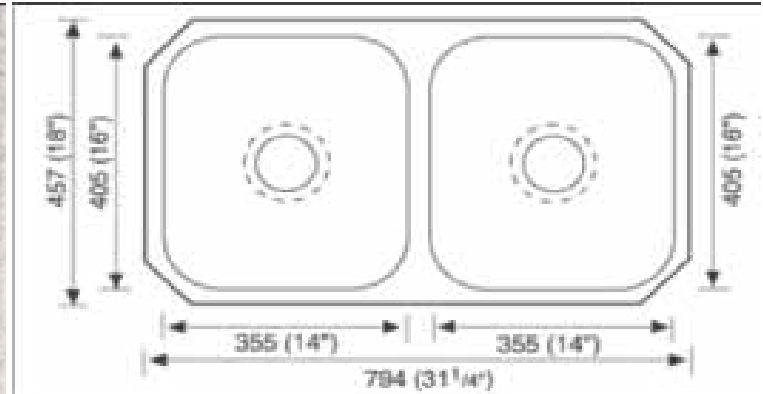

**\$69**

**Features:**

- **8" Bowl Depth (22 Gauge)**
- **50/50 Configuration; Top Mount; Drains NOT INCLUDED**
- **Satin Finish**
- **Sound Reduction Padding Installed**
- **4 Tap Holes & 1 Tap Plug Included**
- **Installation Clips Included**

**\$119**

**Features:**

- **9" Bowl Depth (18 Gauge)**
- **50/50 Configuration; Undermount; Drains NOT INCLUDED**
- **Satin Finish**
- **Sound Proofing and Undercoating Included**
- **Installation Clips Included**

**\$119**

**Features:**

- 9" Bowl Depth (18 Gauge)
- 60/40 Configuration; Undermount; Drains NOT INCLUDED
- Satin Finish
- Sound Proofing and Undercoating Included
- Installation Clips Included

**\$129**

**Features:**

- 9" Bowl Depth (18 Gauge)
- Large Single Bowl Configuration; Undermount
- Satin Finish
- Sound Proofing and Undercoating Included
- Installation Clips Included