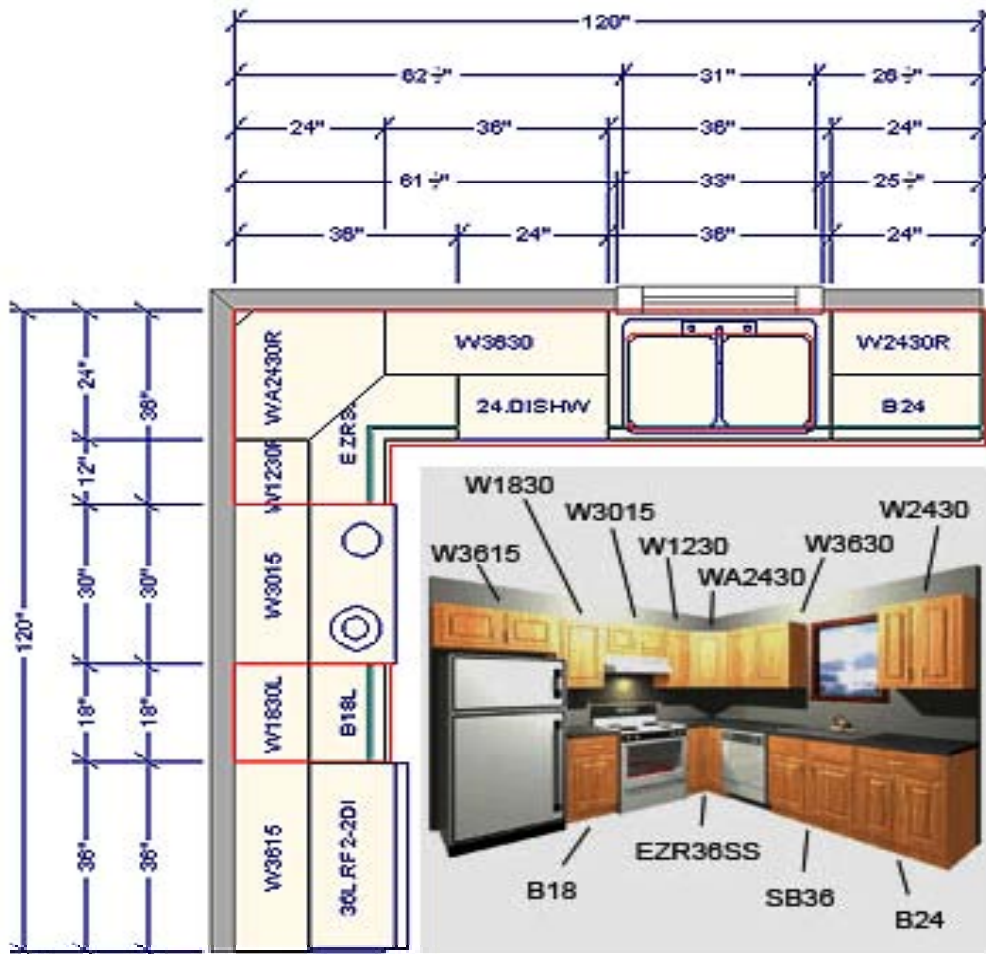

SUNSET MAPLE KITCHEN CABINETS

WALL CABINETS:

| | |
|----------------------|--------|
| Wall 36 x 15: | \$ 105 |
| Wall 18 x 30: | \$ 113 |
| Wall 30 x 15: | \$ 97 |
| Wall 12 x 30: | \$ 89 |
| Corner Wall 24 x 30: | \$ 168 |
| Wall 36 x 30: | \$ 172 |
| Wall 24 x 30: | \$ 136 |

BASE CABINETS:

| | |
|-----------------|--------|
| Base 18": | \$ 133 |
| Lazy Susan 36": | \$ 367 |
| Sink Base 36": | \$ 201 |
| Base 24": | \$ 163 |

TOTAL COST: \$ 1,744